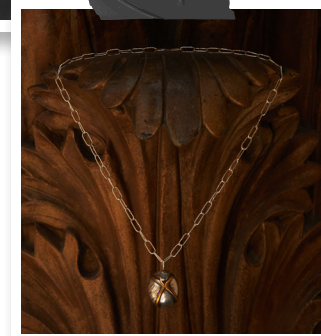

fw21
bellissima
p6||22!w9

life is a beautiful journey...

←
flame swirl earrings,
pansy stone bangle
cuff & stone lariat necklace

large triangle egg earring
& barrel pendant necklace

sunburst earring
& fat chain
toggle necklace
↳

pansy button earrings
labradorite strand &
overlapped oval chain
necklace

← spike earring
& pansy stone
necklace

← frame toggle bracelet

large brass hoop earrings
beetle & sunburst
stone necklace

stone hoop earrings
stone & brass
double chain necklace

*droplet earrings
nevelson cuff
& melted heart necklace*