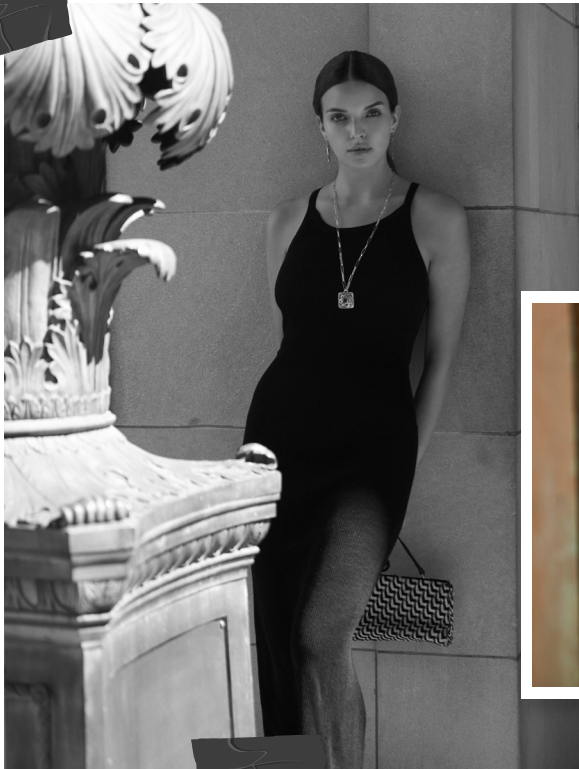

fw21
bellissima
p6||22!w9

life is a beautiful journey...

←
flame swirl earrings,
pansy stone bangle
cuff & stone lariat necklace

large triangle egg earring
& barrel pendant necklace

sunburst earring
& fat chain
toggle necklace
↳

pansy button earrings
labradorite strand &
overlapped oval chain
necklace

← spike earring
& pansy stone
necklace

← frame toggle bracelet

large brass hoop earrings
beetle & sunburst
stone necklace

stone hoop earrings
stone & brass
double chain necklace